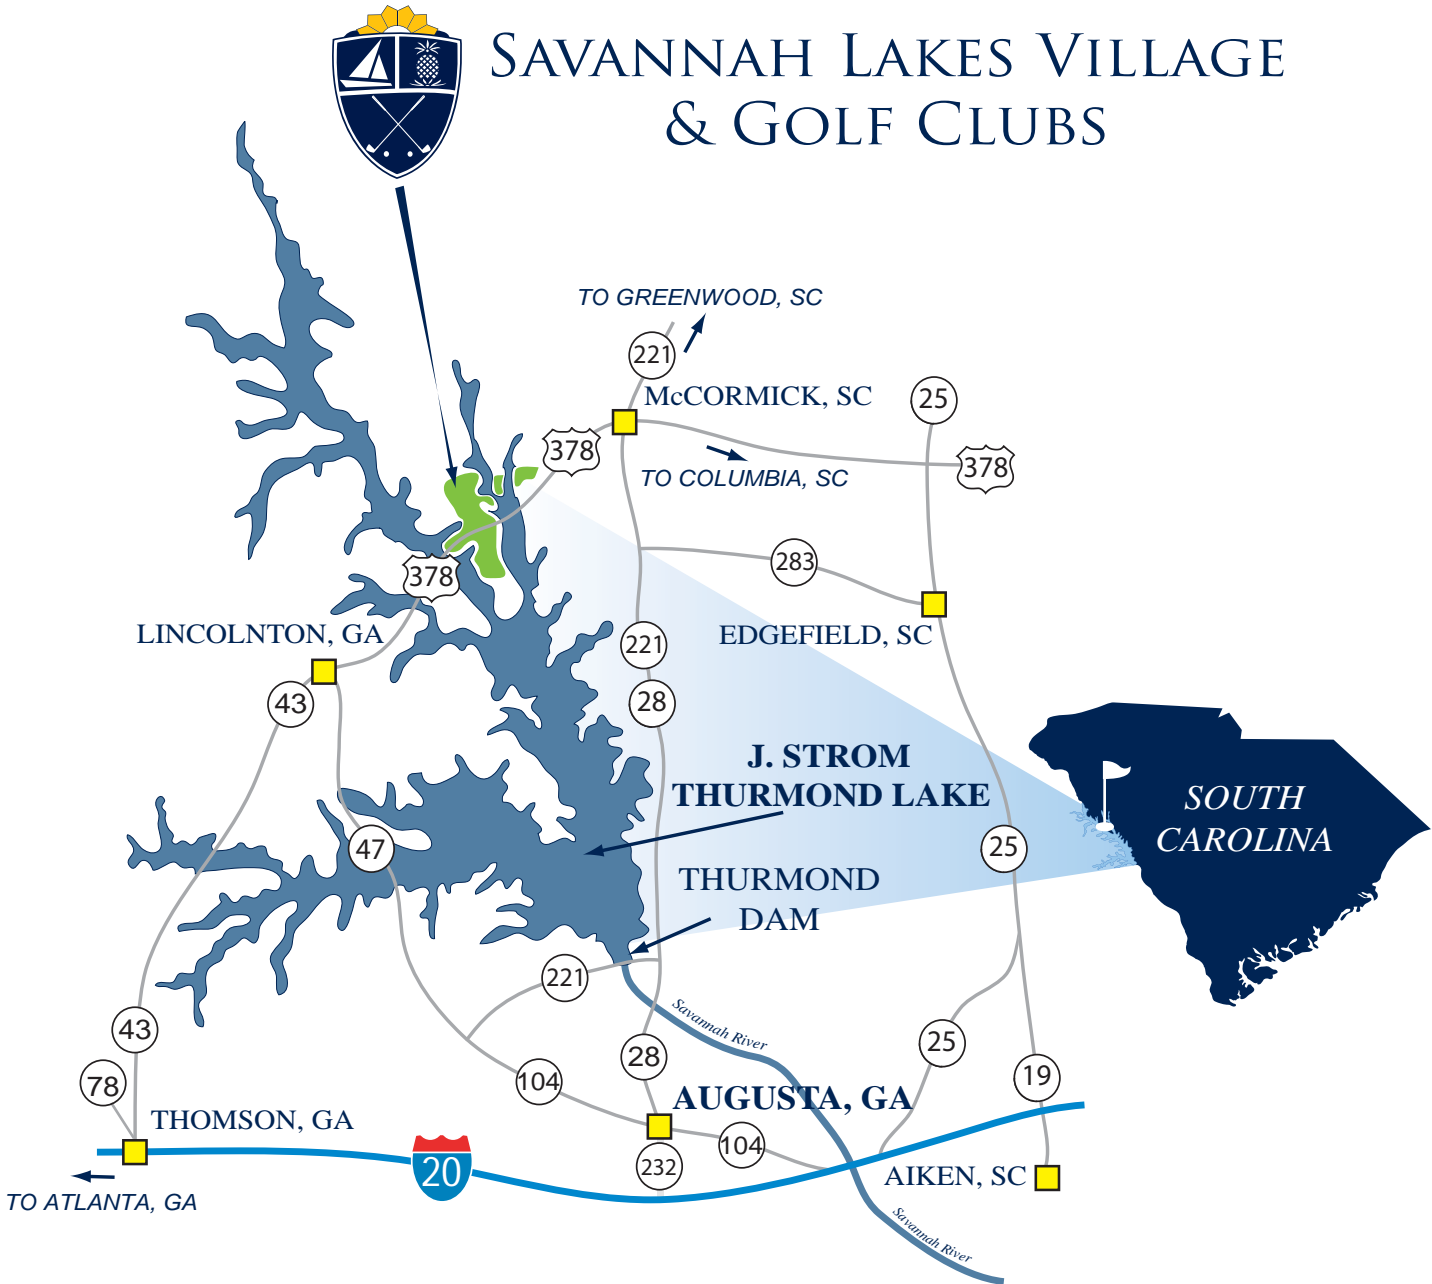

# REGIONAL MAP & DIRECTIONS TO SAVANNAH LAKES VILLAGE

## DIRECTIONS TO THE MONTICELLO CLUB

- » From Hwy 378, take Huguenot Parkway (look for the Baker Creek State Park sign from Hwy 378)
- » Go straight until you reach Barksdale Ferry Road
- » Turn left on Barksdale Ferry Road
- » The Monticello Clubhouse will be on your right

## DIRECTIONS TO THE TARA CLUB

- » From Hwy 378, Turn in front of the Village Store and take Hwy 7 North
- » Turn right onto Country Club Drive (4th road from right after turning on to Hwy 7)
- » Follow Country Club Drive until you reach the Tara Golf Club on your right